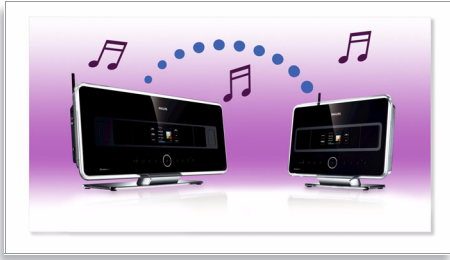

Philips Streamium
Wireless Music Station

Streamium

WAS700

Access your entire music collection in every room

Access your entire CD collection from the 40 GB hard disk on your wireless music center and listen in every room. You can listen to different music in every room. Now music can finally follow you wherever you are in your home

Quality sound performance

- Super Sound Panel for clear and deep bass sound
- Class 'D' digital amplifier for quality sound performance

PHILIPS
sense and simplicity

Highlights

Wireless streaming

With wireless streaming, you don't need to download and store large music files on our audio device. Instead, you can listen to favorite songs as they are continuously streamed to all the Music Stations - at the same time. Have your music follow you from room to room with Music Follows Me - no need to restart

navigation and playback. Music Broadcast simultaneously broadcasts your desired music from the Center to all Stations. And with My Room, My Music, any family member can enjoy selected music from the stored collection in any room that is equipped with a Wireless Music Center or Station.

other media devices to receive or to transfer content.

Super Sound Panel

Super Sound Panel is an innovative, flat speaker panel that uses cutting-edge technology to provide high quality, full-range audio from a flat and compact speaker unit.