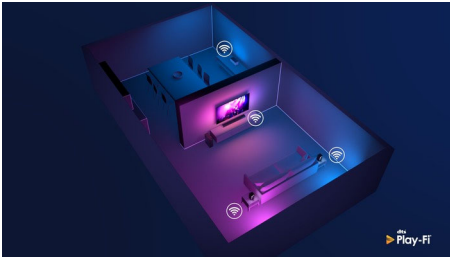

Highlights

Play-Fi. Multi-room and more

This wireless speaker is DTS Play-Fi compatible, so you can easily sync with other Play-Fi-compatible speakers for multi-room audio. If your soundbar supports Play-Fi Surround, you can even make this speaker part of a true surround-sound setup on movie night.

Rich sound. Pair for stereo

A woofer, two passive radiators, and a tweeter combine to give you rich sound with powerful bass and sparkling treble. Wi-Fi streaming gives you the highest-quality signal, and ensures the audio syncs perfectly between speakers, or rooms.

Bigger sound for smart speaker

Ask Alexa-enabled devices, or any device that has the Google Assistant, to play music through the speaker. Turn the volume up for a party. Turn it down late at night. Get the news and more. All completely hands-free.

All your streaming services

Whether you're streaming direct from Spotify, or accessing hi-res albums on Tidal via the Play-Fi app, this speaker streams it all. From party

playlists in the lounge to podcasts in the office, everything you love will sound richer, deeper, and clearer.

Connects to all your devices

With Wi-Fi, Bluetooth, Google Chromecast, and Apple AirPlay 2 compatibility you can stream your favorite music and podcasts however you want. If you use iOS devices you can use Siri to control the speaker with your voice.

Works with Ambilight

This wireless speaker doesn't just do music. It does Ambilight too. Simply press the Ambilight link button on the speaker to connect to your TV. Enjoy a deeper Ambilight effect while you're watching movies or gaming, or while listening to music.