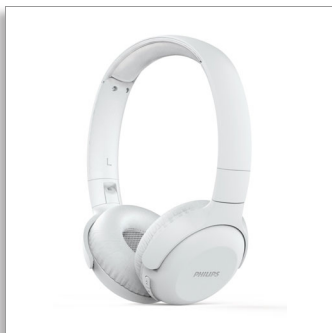

Philips  
Wireless Headphones

32 mm drivers/closed-back

On-ear  
Up to 15 hours play time  
Compact folding

TAUH202WT

## Get your sounds on

Epic playlists. The latest podcasts. These wireless on-ear headphones deliver crisp sound and punchy bass. The headband is so light you'll barely feel it and the ear cups fold flat. You get 11 hours of play time. Plenty for the day. Or night.

### Easy to carry. Easy to wear.

- Compact fold design for easy storage in your pocket or bag
- Flat-fold design for easy storage in your pocket or bag
- Soft ear cups that can be angled for maximum comfort

## Design

- Colour: White
- Wearing style: Headband
- Foldable design: Flat
- Ear fitting: On-ear
- Earcup type: Closed-back
- Ear coupling material: Synthetic leather