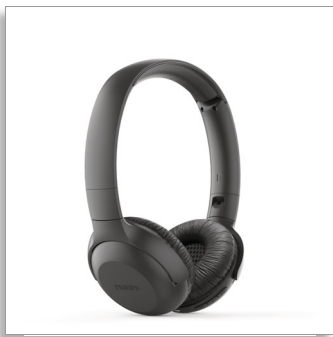

Philips NULL  
Wireless Headphone

32mm drivers/closed-back

On-ear  
Bluetooth®  
Compact folding

TAUH202BK

## Get your sounds on

Epic playlists. The latest podcasts. These wireless on-ear headphones deliver crisp sound and punchy bass. The headband is so light you'll barely feel it, and the ear cups fold flat. You get 15 hours play time. Plenty for the day. Or night.

### Easy to carry. Easy to wear.

- Compact foldi design for easy storage in your pocket or bag
- Flat-fold design for easy storage in your pocket or bag
- Soft ear cups that can be angled for maximum comfort