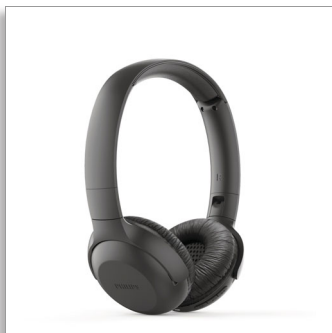

Philips
Wireless Headphone

32mm drivers/closed-back

On-ear
Bluetooth®
Compact folding

TAUH202BK

Get your sounds on

Epic playlists. The latest podcasts. These wireless on-ear headphones deliver crisp sound and punchy bass. The headband is so light you'll barely feel it, and the ear cups fold flat. You get 15 hours play time. Plenty for the day. Or night.

Easy to carry. Easy to wear.

- Compact foldi design for easy storage in your pocket or bag
- Flat-fold design for easy storage in your pocket or bag
- Soft ear cups that can be angled for maximum comfort

Clear calls. Voice control

- Built-in mic with echo cancellation for clear audio
- Multi-function button. Easily control music and calls

Ready to go. Crisp sound. Punchy bass.

- 15 hours play time. Plenty for the day. Or the night.
- 2-3 hour charging time.
- 32 mm neodymium acoustic drivers. Crisp sound. Punchy bass.

Accessories

- Quick start guide
- USB cable

Power

- Battery type: Li-Polymer
- Standby time: 160 hr
- Talk time: 10 hr
- Music play time: 15 hr

Design

- Color: Black

Dimensions

- Product dimensions (WxDxH): 16.5*4*18.5 cm
- Packaging dimensions (WxDxH): 19.5*4.8*22.5 cm