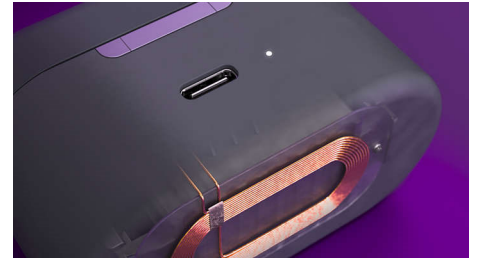

35 hours play time with case

With these earbuds fully charged—and a fully charged case—you can travel with more than a day of play time in your pocket. Plus the music pauses if you take an earbud out, so you never need to miss a beat. The Qi-compatible case can be charged wirelessly or via USB-C.

Philips Headphones app

The Philips Headphones app lets you adjust the level of noise cancellation by switching between preset modes, and you can use the app to activate wind-noise cancellation. An equalizer lets you fine-tune your sounds to fit your mood.

Fast pairing. Touch controls

Touch controls keep things simple, and Google Fast Pair lets you pair to a compatible Android device with a single tap. When the headphones are placed near your Android device, you are automatically asked if you want to connect.

IR sensor

IR sensor. Music pauses when you take an earbud out

silicone ear-tip cover

Seven sizes of silicone ear-tip cover

IPX4 Splash/sweat resistant

IPX4 Splash and sweat resistant, whatever the weather