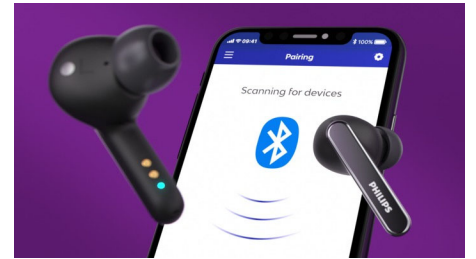

Secure, comfortable in-ear fit

You get real comfort thanks to soft, interchangeable silicone ear-tip covers. The ear-tips on each earbud insert securely into your ear canal, creating a perfect seal that diminishes external noise. The 'hockey stick' form factor keeps each earbud secure.

Handy charging case

No matter what your day brings, these headphones can keep up. You get 8 hours play time (7 hours with ANC) from a pair of fully charged earbuds, and a fully charged case gives you another 24 hours (21 hours with ANC).

TAT5506BK/00

The Qi-compatible case can be charged wirelessly or via USB-C.

Philips Headphones app

The Philips Headphones app puts you in charge of the music you're listening to. Adjust levels yourself or choose from preset sound styles. You can also use the app to switch between preset noise-cancellation modes, or control the Voice Enhanced Mode.

Easy control and pairing

Controls on the earbuds let you pause your playlist, take calls, and wake your phone's voice assistant. The headphones are ready to pair in an instant. Once paired, they reconnect with your phone as soon as you open the charging case.