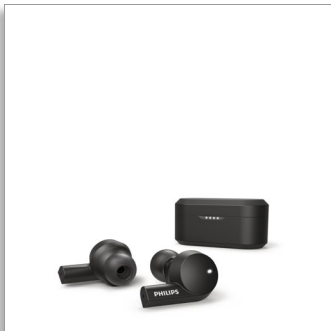

Philips
In-ear true wireless
headphones

8-mm drivers/closed-back

Active Noise Cancelling
Black
Bluetooth®

TAT5505BK

Your sound. Your style.

Music or calls, these sleek-looking true wireless headphones know how to perform. Active Noise Cancelling tunes out background noise, and you can personalise the sound using the Philips Headphones app. Take an earbud out to pause the music.

simply smart

- Sleek design and hybrid Active Noise Cancelling
- IR sensor. Music pauses when you take an earbud out
- Philips Headphones app. Custom sound control
- Dual mics for clear calls. Mono mode

The sound you want

- Charging case. Get up to 20 hours play time
- Powerful 8 mm neodymium drivers. Punchy bass, clear sound
- Awareness Mode. Let the world in when you need to
- Oval acoustic tube. Silicone ear-tip covers

Oval acoustic tube.

The oval-shaped acoustic tube sits comfortably and securely in your ear and maximises passive noise isolation. You get a choice of silicone ear-tip covers in small, medium and large, so you always get a comfortable fit.