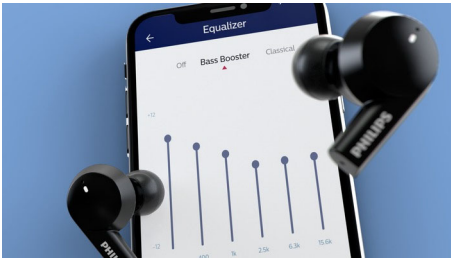

Ready for your day. Or night

- Rock-solid connectivity. Integrated earbud controls
- Easily wake your phone's voice assistant
- IPX5 splash- and sweat-resistant

PHILIPS

In-ear true wireless headphones
8-mm drivers/closed-back Active Noise Cancelling, Black, Bluetooth®

TAT5505BK/00

Highlights

Sleek design

These true wireless headphones don't just look great - they also let you hear your tunes better when you're on the move. Hybrid Active Noise Cancelling reduces external noise, so there's less between you and your music. Awareness Mode lets you bring the world back in.

Philips Headphones app

Enhance the bass. Tone down the treble. The Philips Headphones app puts you in charge of the music you're listening to. Adjust levels yourself or choose from preset sound styles.