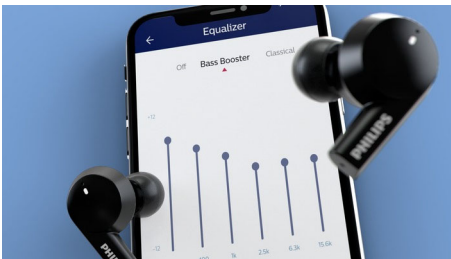

Ready for your day. Or night

- Rock-solid connectivity. Integrated earbud controls
- Easily wake your phone's voice assistant
- IPX5 splash- and sweat-resistant

PHILIPS

In-ear true wireless headphones
8-mm drivers/closed-back Active Noise Cancelling, Black, Bluetooth®

TAT5505BK/00

Highlights

Sleek design

These true wireless headphones don't just look great - they also let you hear your tunes better when you're on the move. Hybrid Active Noise Cancelling reduces external noise, so there's less between you and your music. Awareness Mode lets you bring the world back in.

Philips Headphones app

Enhance the bass. Tone down the treble. The Philips Headphones app puts you in charge of the music you're listening to. Adjust levels yourself or choose from preset sound styles.