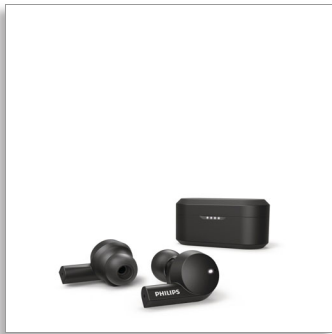

Philips
In-ear true wireless
headphones

8-mm drivers/closed-back
Active Noise Cancelling
Black
Bluetooth®

TAT5505BK

Your sound. Your style.

Music or calls, these sleek-looking true wireless headphones know how to perform. Active Noise Cancelling tunes out background noise, and you can personalise the sound using the Philips Headphones app. Take an earbud out to pause the music.

simply smart

- Sleek design and hybrid Active Noise Cancelling
- IR sensor. Music pauses when you take an earbud out
- Philips Headphones app. Custom sound control
- Dual mics for clear calls. Mono mode

The sound you want

- Charging case. Get up to 20 hours play time
- Powerful 8 mm neodymium drivers. Punchy bass, clear sound
- Awareness Mode. Let the world in when you need to
- Oval acoustic tube. Silicone ear-tip covers

Oval acoustic tube.

The oval-shaped acoustic tube sits comfortably and securely in your ear and maximises passive noise isolation. You get a choice of silicone ear-tip covers in small, medium and large, so you always get a comfortable fit.