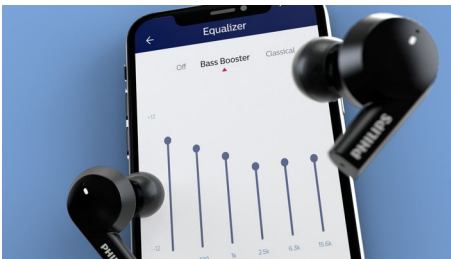

Philips Headphones app

Enhance the bass. Tone down the treble. The Philips Headphones app puts you in charge of the music you're listening to. Adjust levels yourself or choose from preset sound styles.

You can also switch between preset ANC modes with a single tap.

Dual mics for clear calls

Two mics in each earbud focus on the sound of your voice, reducing noise from the world around you. If you're in a quieter place and don't need to block out noise while you're speaking, mono mode lets you use just one earbud to talk.

Charging case.

You get up to 20 hours play time with the charging case, and the headphones will play for 5 hours from a single charge (4.5 hours with ANC). A speedy 15-minute charge gives you an extra hour. It takes two hours to charge the case via USB-C.