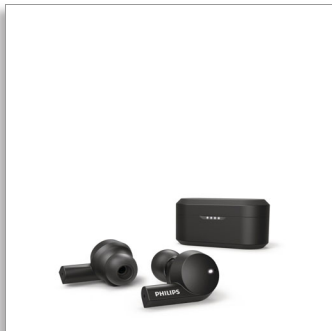

Philips  
In-ear true wireless  
headphones

8mm drivers/closed-back  
Active Noise Canceling  
Black  
Bluetooth®

TAT5505BK