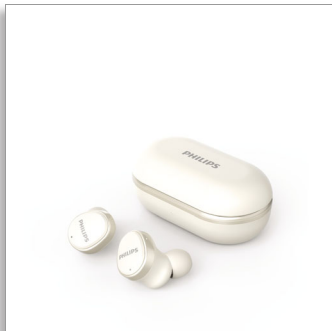

Philips
True Wireless
Headphones

12 mm neodymium drivers

Active noise canceling (ANC)
Secure, comfortable in-ear fit
Up to 29 hours total play time

TAT4556WT

Your music. Your way.

These True wireless headphones with hybrid active noise canceling tune out background noise and give you the clear sound and good bass you want. Enjoy a comfortable fit, IPX4 splash and sweat resistance and 29 hours play time with the case.

Clear sound. Good bass.

- 12 mm neodymium drivers for clear sound and good bass
- Supports AAC code, an extreme high-quality sound source
- Always focused on the music. Hybrid active noise canceling

Extremely convenient. Super comfortable.

- Easy control and pairing
- Secure, comfortable in-ear fit
- Mono mode lets you make calls using a single earbud

Portable charging case. Up to 29 hours play time

- IPX4 splash and sweat resistant
- Portable USB-C charging case. 20 hours extra play time
- 9 hours play time. Charge 10 minutes for an extra hour

Convenience

- Water resistance: IPX4
- Automatic power off
- Mono mode for TWS
- Type of controls: Touch

Design

- Color: White
- Ear fitting: In-ear
- In-ear fitting type: Silicone ear tip
- Ear coupling material: Silicone