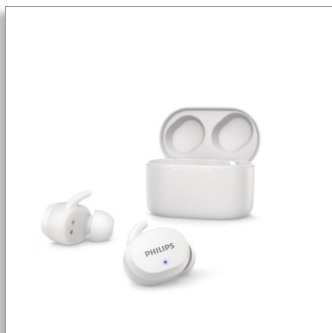

#### Earbuds with in-ear fit

Portable charging case  
IPX5 water protection  
Up to 26 hours of play time

TAT3216WT