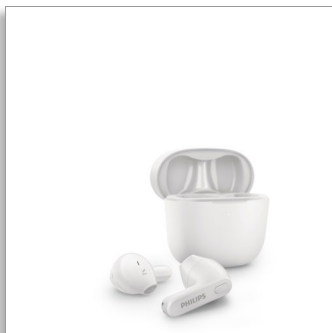

Philips
True Wireless
Headphones

Earbuds sit in outer ear
Super-small charging case
IPX4 water protection
Up to 18 hours play time

TAT2236WT

Super-slim case. Comfortable fit.

These splash and sweat-resistant true wireless headphones go where you go! The charging case fits in the pocket of your slim-fit jeans. The earbuds sit in your outer ear — perfect if you don't like the feeling of ear tips in your ear canal.

Small charging case. Up to 18 hours play time.

- IPX4 splash and sweat resistant
- Super-small USB-C charging case. 12 hours extra play time
- 6 hours play time. Charge 15 minutes for an extra hour
- Clear sound, punchy bass. 12 mm neodymium drivers

Extremely convenient. Super comfortable.

- Secure comfortable fit. Earbuds without ear tips
- 4 colours. 'Hockey-stick' design
- Make calls using a single earbud. Mono mode

From favourite playlist to catch-up call

- Integrated controls. Built-in mic. Easy pairing
- Quick to reconnect to your phone when you open the case
- Easily wake your phone's voice assistant

PHILIPS

Specifications

Sound

- Impedance: 28 Ohm
- Speaker diameter: 12 mm
- Sensitivity: 104 dB (1K Hz)
- Frequency range: 20–20,000 Hz
- Maximum power input: 5 mW
- Driver type: Dynamic
- Acoustic system: Open