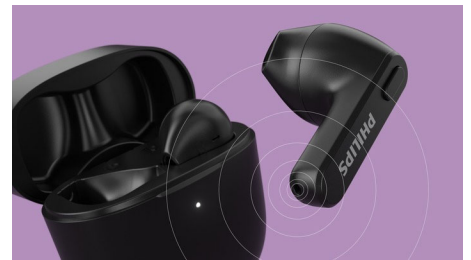

Mono mode

Taking a lot of calls? You can double your talk time by using one earbud while the other one charges. The mic is automatically assigned to the earbud you're using, and you simply swap over when your current earbud is running low on battery.

Secure comfortable fit

You can rock your tunes in real comfort thanks to the snug, lightweight design. With no ear tips, you won't feel anything in your ear canal-and there's no sensation of pressure. The 'hockey stick' form factor keeps each earbud secure.