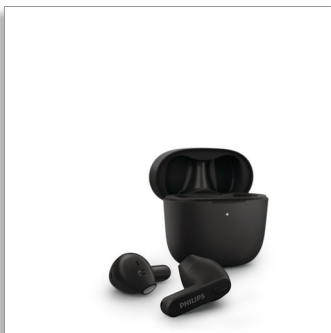

Philips
True Wireless
Headphones

Earbuds sit in outer ear
Super-small charging case
IPX4 water protection
Up to 18 hours play time

TAT2236BK

Super-slim case. Comfortable fit.

These splash and sweat-resistant true wireless headphones go where you go! The charging case fits in the pocket of your slim-fit jeans. The earbuds sit in your outer ear—perfect if you don't like the feeling of ear tips in your ear canal.

Small charging case. Up to 18 hours play time.

- IPX4 splash and sweat resistant
- Super-small USB-C charging case. 12 hours extra play time
- 6 hours play time. Charge 15 minutes for an extra hour
- Clear sound, punchy bass. 12 mm neodymium drivers

Extremely convenient. Super comfortable.

- Secure comfortable fit. Earbuds without ear tips
- 4 colors. 'Hockey-stick' design
- Make calls using a single earbud. Mono mode

From favorite playlist to catch-up call

- Integrated controls. Built-in mic. Easy pairing
- Quick reconnect to your phone when you open the case
- Easily wake your phone's voice assistant

PHILIPS

True Wireless Headphones

Earbuds sit in outer ear Super-small charging case, IPX4 water protection, Up to 18 hours play time