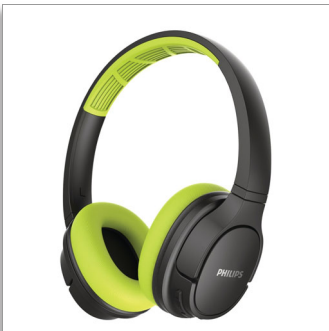

Philips NULL  
Wireless Headphone

40mm drivers/closed-back  
Over-ear  
Sweat/ water proof

TASH402LF

### 20 hours play time. Stay-cool ear cups.

- 20 hours play time
- Cooling ear cups. Train hard. Stay cool
- Flat-folding design. Easy storage
- IPX4 splash and sweat resistant
- Quick Charge. Charge for 10 minutes, get 2 hours play