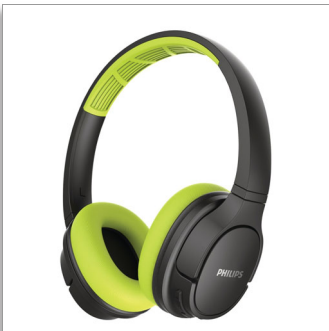

Philips NULL  
Wireless Headphone

40mm drivers/closed-back  
Over-ear  
Sweat/ water proof

TASH402LF

### **20 hours play time. Stay-cool ear cups.**

- 20 hours play time
- Cooling ear cups. Train hard. Stay cool
- Flat-folding design. Easy storage
- IPX4 splash and sweat resistant
- Quick Charge. Charge for 10 minutes, get 2 hours play