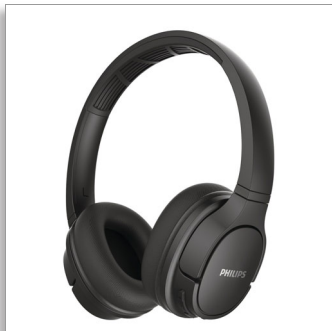

Philips NULL  
Wireless Headphones

40 mm drivers/closed-back

Over-ear  
Sweat/waterproof

TASH402BK

### **20 hours of play time. Stay-cool ear cups.**

- 20 hours of play time
- Cooling ear cups. Train hard. Stay cool
- Flat-folding design. Easy storage
- IPX4 splash and sweat resistant
- Quick Charge. Charge for 10 minutes, get 2 hours of play

### **From workout playlist to vital call**

- 40 mm neodymium acoustic drivers
- Detailed sound. Good bass. Great passive noise isolation
- Smart pairing. Automatically find your Bluetooth device