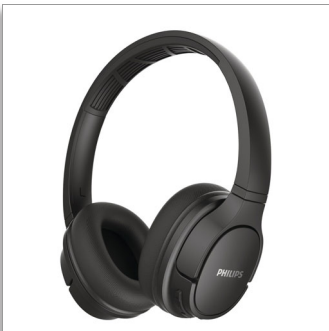

Philips NULL
Wireless Headphone

40mm drivers/closed-back

Over-ear
Sweat/ water proof

TASH402BK

Stay cool.

However hot you get.

Crush your personal best with these wireless sweat-resistant over-ear sports headphones. Lightweight and comfortable, they pack 20 hours play time into a single charge. Cooling ear-cup cushions keep you focused when the going gets hot.

20 hours play time. Stay-cool ear cups.

- 20 hours play time
- Cooling ear cups. Train hard. Stay cool
- Flat-folding design. Easy storage
- IPX4 splash and sweat resistant
- Quick Charge. Charge for 10 minutes, get 2 hours play

- 40 mm neodymium acoustic drivers
- Detailed sound. Good bass. Great passive noise isolation
- Smart pairing. Automatically find your Bluetooth device

PHILIPS

Wireless Headphone
40mm drivers/closed-back Over-ear, Sweat/ water proof

Specifications

Sound

- Magnet type: Neodymium
- Voice coil: Copper
- Frequency response: 20 - 20 000 Hz
- Sound Enhancement: Echo Control, Noise Reduction
- Impedance: 32Ohm
- Speaker diameter: 40 mm
- Diaphragm: PET
- Type: dynamic