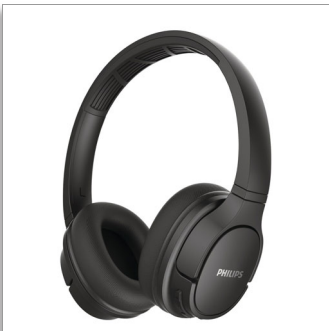

Philips NULL
Wireless Headphone

40mm drivers/closed-back
Over-ear
Sweat/ water proof

TASH402BK

Stay cool.

However hot you get.

Crush your personal best with these wireless sweat-resistant over-ear sports headphones. Lightweight and comfortable, they pack 20 hours play time into a single charge. Cooling ear-cup cushions keep you focused when the going gets hot.

20 hours play time. Stay-cool ear cups.

- 20 hours play time
- Cooling ear cups. Train hard. Stay cool
- Flat-folding design. Easy storage
- IPX4 splash and sweat resistant
- Quick Charge. Charge for 10 minutes, get 2 hours play

- 40 mm neodymium acoustic drivers
- Detailed sound. Good bass. Great passive noise isolation
- Smart pairing. Automatically find your Bluetooth device

PHILIPS

Wireless Headphone
40mm drivers/closed-back Over-ear, Sweat/ water proof

Specifications

Sound

- Magnet type: Neodymium
- Voice coil: Copper
- Frequency response: 20 - 20 000 Hz
- Sound Enhancement: Echo Control, Noise Reduction
- Impedance: 32Ohm
- Speaker diameter: 40 mm
- Diaphragm: PET
- Type: dynamic