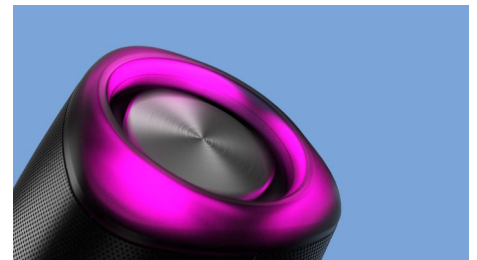

Design and finishing

- Color: Black

TAS5305/00

Highlights

Waterproof and ready to go

This portable Bluetooth speaker is IPX7-rated—which means it can withstand total immersion in water up to 1 m deep for up to 30 minutes. You can party in the shower, by the pool, or even in the pool! The wireless range is 20 m.

Blaze to the beat. LED lights

When the party's pumping, so is the lightshow. LED lights at each end of the speaker flash to the tunes.

Audio-in for easy connection

Want to connect to an external audio source like a turntable or MP3 player? The audio-in socket at the back of the speaker lets you connect to almost any electronic device.