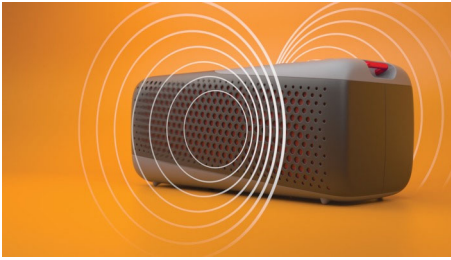

Philips
Wireless speaker

IP67 dust/water protection

Bold bass
Built-in mic for calls
Up to 12 hours of music

Go move! The small speaker with bold sound.

Surf. Run. Dance. Box. Whatever gets you moving, this waterproof speaker with a funky two-tone design goes with you. You get bold sound despite the compact size, and a lanyard strap that makes the speaker easy to carry. Let's go!

TAS4807B

Go move!

- Small speaker. Bold sound
- Dual passive radiators. Punchy bass
- 12 hours play time. Keep the tunes going
- IP67 dustproof and waterproof. Ready to rock*

Love the convenience

- Easy control for music and more
- Hands-free calls. Push-to-talk voice-assistant activation
- Bluetooth multipoint. Connect multiple devices

Love where you go

- Pair for stereo. Go bigger
- Detachable lanyard. Take the speaker anywhere
- Dimensions: 170 x 72 x 70 mm

PHILIPS

Wireless speaker
IP67 dust/water protection Bold bass, Built-in mic for calls, Up to 12 hours of music

TAS4807B/00

Highlights

Small speaker. Bold sound

From parks to campsites—bring the music you love wherever you go! This portable speaker gives you clear sound and the bass is big and bold thanks to dual passive radiators. Want to rock even harder? Pair two speakers for party-starting stereo.