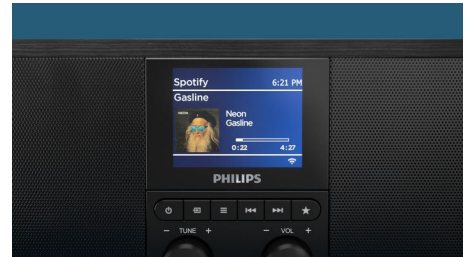

Easy streaming. Epic listening

Streaming from Spotify? This Bluetooth internet radio boasts Spotify Connect. Use your mobile as a remote control while the radio streams Spotify's best-quality signal—directly from the Spotify servers. You can also stream from other music services via your mobile device.