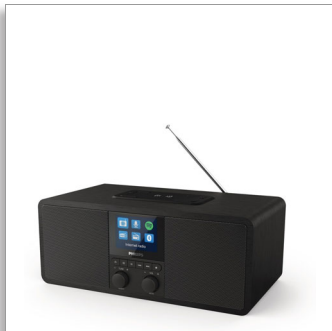

Philips
Internet Radio

DAB+

Spotify connect
Bluetooth®
with wireless phone charger

TAR8805

More to love

Whatever you love, you'll find it with ease on this Philips internet radio. As well as internet, DAB+, and FM tuning, you also get Spotify Connect compatibility and Bluetooth streaming. Charge your mobile on the wireless Qi charging pad.

Feature-packed DAB+ internet radio

- Internet radio. Thousands of stations at your fingertips
- Bluetooth. Stream, music, podcasts, and more
- DAB+/FM radio. Digital tuning with up to 20 presets
- Wireless Qi charging pad. USB port
- Spotify Connect. Use a mobile device as a Spotify remote

Hear what you love

- 2x 3" full-range drivers. Clear, detailed sound
- Bass-reflex port. Full, powerful low tones

Day and night

- Sleek looks. Large 2.4" color display
- Dual alarms and sleep timer
- DC-in. Mains-powered
- Dimensions: 268x159x114 mm

Dual alarms and sleep timer

The Sleep Timer lets you drift into restful sleep with your favorite radio station playing in the background. The Dual Alarm function lets you set two different alarms. Perfect if you're likely to snooze through the first alarm.