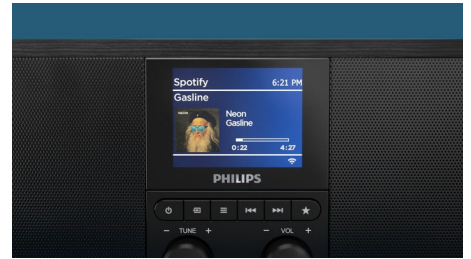

TAR8805/10

Highlights

Internet radio

This Internet radio is your ticket to thousands of global stations broadcasting every conceivable kind of programme. The digital tuner delivers crystal-clear reception and you can set up to 20 presets for your favourite Internet, DAB+ or FM stations.

Easy streaming. Epic listening

Streaming from Spotify? This Bluetooth Internet radio boasts Spotify Connect. Use your mobile as a remote control while the radio streams Spotify's best-quality signal—directly from the Spotify servers. You can also stream from other music services via your mobile device.

Sleek looks

The matte-black wooden cabinet surrounds a large, high-gloss colour display and a black metal speaker grille. The display shows album art and song information from Spotify Connect and station logos when you use Internet radio or DAB.