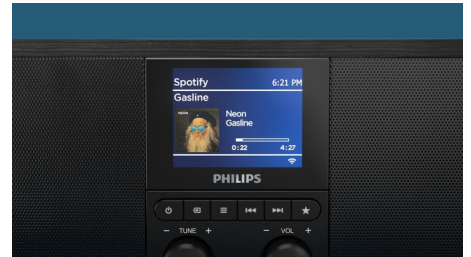

TAR8805/10

Highlights

Internet radio

This Internet radio is your ticket to thousands of global stations broadcasting every conceivable kind of programme. The digital tuner delivers crystal-clear reception and you can set up to 20 presets for your favourite Internet, DAB+ or FM stations.

Easy streaming. Epic listening

Streaming from Spotify? This Bluetooth Internet radio boasts Spotify Connect. Use your mobile as a remote control while the radio streams Spotify's best-quality signal—directly from the Spotify servers. You can also stream from other music services via your mobile device.

Sleek looks

The matte-black wooden cabinet surrounds a large, high-gloss colour display and a black metal speaker grille. The display shows album art and song information from Spotify Connect and station logos when you use Internet radio or DAB.