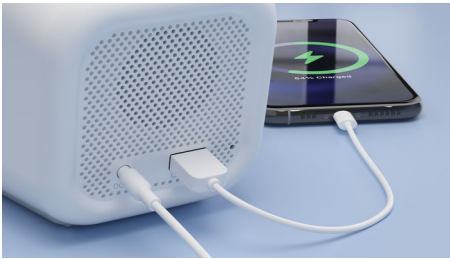

Philips
Clock Radio

Mirror finish

FM digital tuning
USB phone charger

TAR4406

Wake fully charged

Get up ready to rock. This FM clock radio will charge your mobile device while you sleep -and wakes you with a gently rising alarm tone or radio station. There's also a Sleep Timer, so you can fall asleep listening to the radio too.

Beautifully simple

- Easy-to-read display with adjustable brightness
- Buttons on top for tuning, volume, alarm, and more
- Dimensions: 110x110x75 mm

PHILIPS

Clock Radio
Mirror finish FM digital tuning, USB phone charger

Highlights

Mirror-finish display

Tell the time at a glance with this FM alarm clock radio. The large digits mean the mirror-finished display is easy to see, and you can adjust the brightness to suit your room. Simple controls take care of setting the alarm, volume, and tuning.

USB phone charger

A handy USB port lets you use the clock radio's power supply to charge your phone while you sleep. This alarm clock also has a battery backup. If there's a power failure, you won't have to reset the clock and your alarm will go off on time.