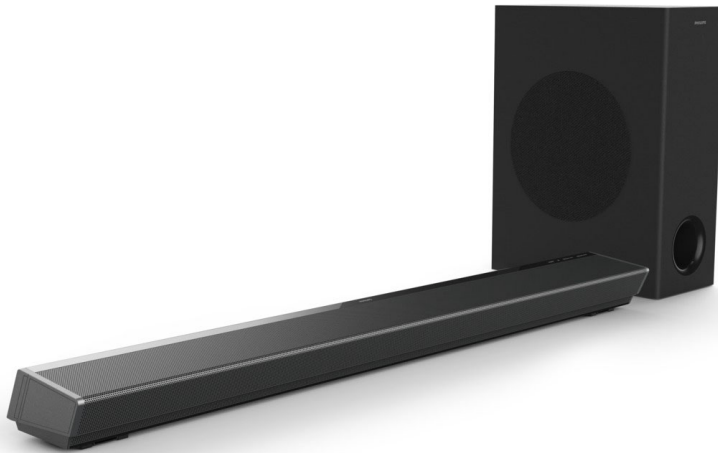

Philips
Soundbar speaker

3.1 CH wireless subwoofer

Dolby Atmos®
2 HDMI In & HDMI out ARC
320W

TAPB603

For every thrilling moment

Experience cinematic sound from your sofa. This Dolby Atmos soundbar with wireless sub-woofer draws you deeper into the shows and movies you love. You'll hear the drama flow around you, and even overhead.

The thrill of cinema

- Dolby Atmos. Cinematic sound
- 3 channels: midrange drivers, and tweeters
- Central speaker for sparkling dialogue. Hear every word
- Wireless sub-woofer. Deeper bass
- 320 W output. Powerful sound

Any source. Every note.

- Robust metal grille for clear sound
- Bluetooth and USB connections
- Optical-in and audio-in
- 2x HDMI-in with 4K pass-through
- HDMI-out (ARC). Control the soundbar with your TV remote

See it. Hear it. Love it.

- Low-profile soundbar design. Slim-profile sub-woofer
- Place on your TV table, the wall, or any flat surface

PHILIPS

Soundbar speaker
3.1 CH wireless subwoofer Dolby Atmos®, 2 HDMI In & HDMI out ARC, 320W