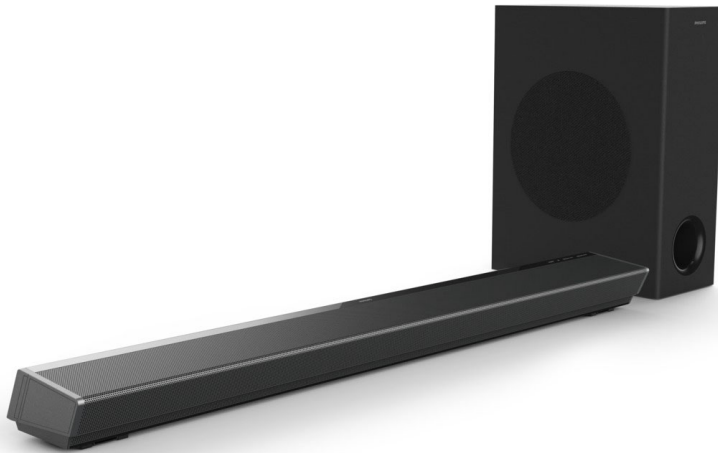

Philips
Soundbar speaker

3.1 CH wireless subwoofer

Dolby Atmos®
2 HDMI In and HDMI out ARC
320 W

TAPB603

For every thrilling moment

Experience cinematic sound from your sofa. This Dolby Atmos soundbar with wireless sub-woofer draws you deeper into the shows and movies you love. You'll hear the drama flow around you — and even overhead.

The thrill of cinema

- Dolby Atmos. Cinematic sound
- 3 channels: mid-range drivers and tweeters
- Central speaker for sparkling dialogue. Hear every word
- Wireless sub-woofer. Deeper bass
- 320 W output. Powerful sound

Any source. Every note.

- Robust metal grille for clear sound
- Bluetooth and USB connections
- Optical-in and audio-in
- 2 x HDMI-in with 4K pass-through
- HDMI-out (ARC). Control the soundbar with your TV remote

See it. Hear it. Love it.

- Low-profile soundbar design. Slim-profile sub-woofer
- Place on your TV table, the wall or any flat surface

PHILIPS

Soundbar speaker
3.1 CH wireless subwoofer Dolby Atmos®, 2 HDMI In and HDMI out ARC, 320 W