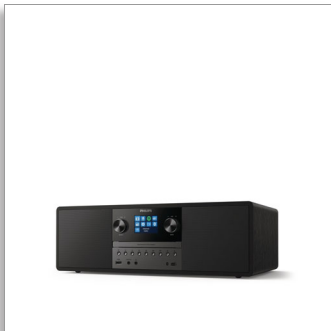

Philips Micro Music System

Internet radio, DAB+

Bluetooth, Spotify Connect
USB, MP3-CD
50W

TAM6805

All in one

With internet radio, Spotify Connect, Bluetooth, and a CD player, this compact all-in-one micro system can play it all. You can also connect other sources via audio-in or USB. Enjoy richer sound from a system that fits into almost any room.

Rich sound for your music

- Compact all-in-one micro system
- Integrated bass-reflex speaker system
- 2x 3" full-range drivers. 50 W maximum output power
- Digital Sound Control. Choose a preset sound style

Fill the room with tunes

- At home in your home
- AC-powered. Remote control
- Main unit dimensions: 420x262x140 mm

PHILIPS

Highlights

All your music

From classic tunes to the latest podcasts. You can stream Spotify's best-quality signal over Wi-Fi with Spotify Connect. You can also stream playlists and more via Bluetooth, play CDs, or connect to other sources via audio-in or USB.

Classic looks

The wooden cabinet and integrated speakers recall the design of retro hi-fi separates. A clear color display shows the source or station, as well as album art and song information.

Textured dials control volume, source selection, and tuning.