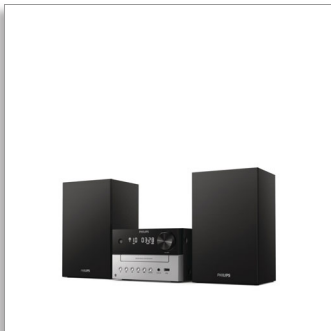

Philips
Micro Music System

Bluetooth®

CD, MP3-CD, USB, FM
USB port for charging
18W

TAM3205

Ready for the sounds you love

Hear more from every podcast and playlist you stream. Rediscover your CD collection or tune in to the radio. This classic looking micro system sounds great in smaller rooms, and you can connect other sources via USB or audio-in.

Great sound for your music

- Classic design
- Bass-reflex loudspeakers. Richer low tones
- 3" woofer. 18 W maximum output power
- Digital Sound Control. Choose a preset sound style

From CD classics to streaming

- All your music
- CD player. Digital FM radio with 10 presets. Audio-in
- USB port. Connect a legacy source or charge a mobile
- Bluetooth. Stream music, podcasts, and more

Fill the room with tunes

- At home in your home
- AC-powered. Remote control
- Main unit dimensions: 180x121x247 mm
- Speaker dimensions: 150x238x125 mm

- wake
- No. of alarms: 1
- Clock: On main display, 24/12 hour display, sleep timer
- Display type: LED display
- Loader type: tray

Accessories

- Power cord: Length 1.5 m
- Included accessories: Remote Control (with battery), FM antenna, Quick start guide, Warranty certificate