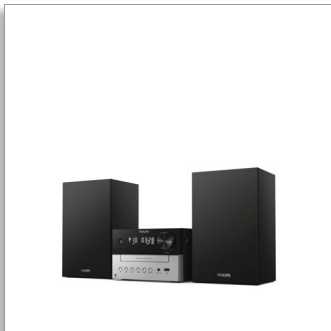

Philips
Micro Music System

Bluetooth®

CD, MP3-CD, USB, FM
USB port for charging
18W

TAM3205

Ready for the sounds you love

Hear more from every podcast and playlist you stream. Rediscover your CD collection or tune in to the radio. This classic looking micro system sounds great in smaller rooms, and you can connect other sources via USB or audio-in.

Great sound for your music

- Classic design
- Bass-reflex loudspeakers. Richer low tones
- 3" woofer. 18 W maximum output power
- Digital Sound Control. Choose a preset sound style

From CD classics to streaming

- All your music
- CD player. Digital FM radio with 10 presets. Audio-in
- USB port. Connect a legacy source or charge a mobile
- Bluetooth. Stream music, podcasts, and more

Fill the room with tunes

- At home in your home
- AC-powered. Remote control
- Main unit dimensions: 180x121x247 mm
- Speaker dimensions: 150x238x125 mm

Accessories

- Power cord: Length 1.5 m
- Included accessories: Remote Control (with battery), FM antenna, Quick start guide, Warranty certificate

Dimensions

- Main Unit (W x H x D): 180x121x247 mm
- Speaker dimensions (WxDxH): 150x238x125 mm
- No. of speaker unit: 2
- Packaging dimensions (WxDxH): 577x185x312 mm
- Gross weight: 4.65 kg
- Net weight: 3.59 kg