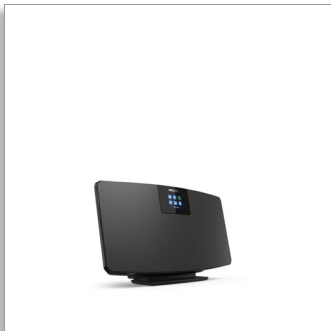

Philips
Internet Radio

DAB+
Spotify connect
Bluetooth®

TAM2805

Super slim. Feature packed.

Short on space? Go big on entertainment. As well as internet radio and DAB+, this slender wall-mountable micro system gives you Spotify Connect compatibility and Bluetooth streaming. You can even connect your CD player or record deck.

Flexible placement. Attractive design.

- One small system for all your music
- Perfect for smaller spaces
- 2x 2.75" full-range drivers. 10 W maximum output power
- Slim, wall-mountable design. Or free-standing on a counter

Fill the room with tunes

- Convenience and control
- 2.4 in color TFT display. Included remote
- Alarm. Wake to your favorite radio station, or a tone
- Main unit dimensions (including stand): 400x220x100 mm

Convenience and control

An easy-to-use remote puts key system functions at your fingertips. The colorful display panel shows album art and song information from Spotify Connect, and station logos when you use internet radio or DAB+.