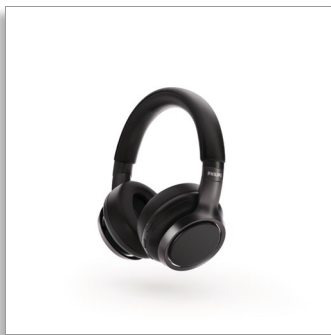

Philips  
Over-ear wireless  
headphones

Noise Cancellation Pro

Google Assistant integrated  
Bluetooth multipoint  
Touch control

TAH9505BK

### Superb sound. Sleek design.

- Hybrid Active Noise Canceling. Focus where you want it
- Awareness Mode. Let the world in when you need to
- Rounded over-ear design. Sleek looks, superb sound
- 40 mm drivers. Deep bass, balanced midrange. Clear treble
- Philips Headphones app. Custom sound control