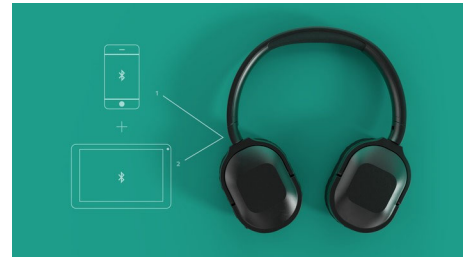

Bluetooth multipoint

Streamline your working day. These wireless headphones can connect to two Bluetooth devices at the same time and switch between them as you need. So you can listen to music from your laptop and take calls from your phone.