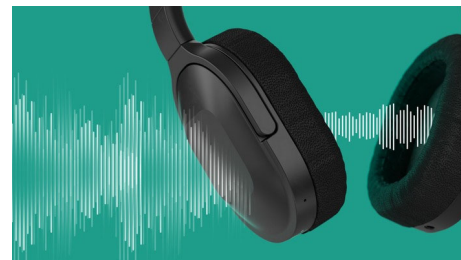

Convenience

- Type of controls: Button
- Automatic power off

Design

- Color: Black
- Foldable design: Flat / In-ward
- Wearing style: Headband
- Ear fitting: Over-ear
- Earcup type: Closed-back
- Ear coupling material: Synthetic leather

Power

- Music play time (ANC off): 30 hr
- Music play time (ANC on): 25 hr
- Talk time: 30 hr
- Battery type(Headphones): Lithium Polymer (built-in)

- Battery capacity(Headphones): 300 mAh
- Charging time: 2 hr
- Fast charging time: 15 mins for 2 hrs
- Number of batteries: 1 pcs
- Battery weight (Total): 7.08 g
- Rechargeable

Voice assistant

- Voice assistant support
- Voice assistant activation: Manual
- Voice assistant compatible: Apple Siri, Google Assistant

Accessories

- Audio cable: 3.5mm stereo cable, L=1.2m
- Carrying case: 1 pcs Soft case
- Charging cable: USB-C cable, 500 mm
- Quick Start Guide

Outer Carton

- Number of consumer packagings: 3
- Outer carton (L x W x H): 20.5 x 15.5 x 24 cm
- Gross weight: 1.086 kg
- Nett weight: 0.435 kg
- Tare weight: 0.651 kg
- GTIN: 1 48 95229 11759 1

Packaging dimensions

- Packaging type: Box
- Number of products included: 1
- Type of shelf placement: Hanging
- Packaging dimensions (W x H x D): 18.5 x 22.5 x 4.5 cm
- Gross weight: 0.293 kg
- Nett weight: 0.145 kg
- Tare weight: 0.148 kg
- EAN: 48 95229 11759 4

Product dimensions

- Product dimensions (W x H x D): 16.5 x 19 x 3.8 cm
- Weight: 0.145 kg

UPC

- UPC: 8 40063 20195 8

Highlights

Active noise canceling

Want to reduce noise when you're on the go? Internal mics in the ear cups of these wireless over-ear headphones filter out the engine noise you don't want to hear, so you're free to be with the tunes you love.