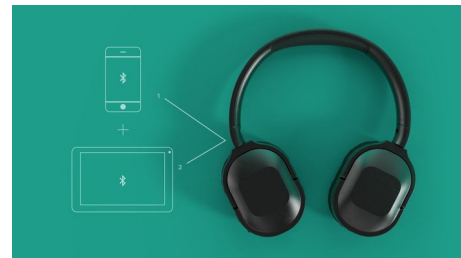

Product dimensions

- Product dimensions (W x H x D): 16.5 x 19 x 3.8 cm
- Weight: 0.145 kg

UPC

- UPC: 8 40063 20195 8

Highlights

Active noise canceling

Want to reduce noise when you're on the go? Internal mics in the ear cups of these wireless over-ear headphones filter out the engine noise you don't want to hear, so you're free to be with the tunes you love.

Bluetooth multipoint

Streamline your working day. These wireless headphones can connect to two Bluetooth devices at the same time-and switch between them as you need. So you can listen to music from your laptop and take calls from your phone.