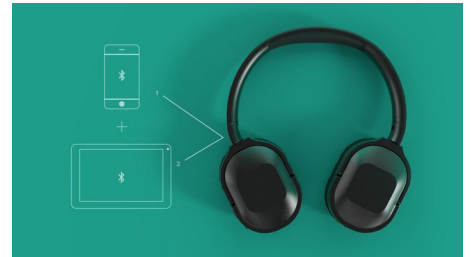

Product dimensions

- Product dimensions (W x H x D): 16.5 x 19 x 3.8 cm
- Weight: 0.145 kg

UPC

- UPC: 8 40063 20195 8

Highlights

Active noise canceling

Want to reduce noise when you're on the go? Internal mics in the ear cups of these wireless over-ear headphones filter out the engine noise you don't want to hear, so you're free to be with the tunes you love.

Bluetooth multipoint

Streamline your working day. These wireless headphones can connect to two Bluetooth devices at the same time-and switch between them as you need. So you can listen to music from your laptop and take calls from your phone.