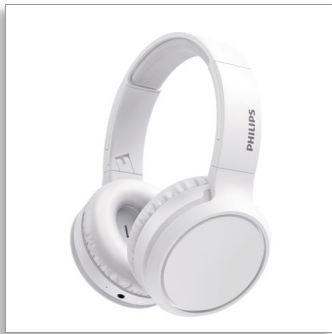

Philips
Wireless Headphone

40mm drivers/closed-back

Light weight
Compact folding
Up to 29 hours play time

TAH5205WT

Here comes the bass

Cover your ears and feel that bass! These wireless over-ear headphones boast a BASS boost button for deeper bass at a touch. You get up to 29 hours play time, fast charging, and a rock-solid Bluetooth connection. You won't miss a beat.

Big bold bass

- Powerful 40 mm neodymium drivers. BASS boost button.
- Over-ear, closed-back design. Great sound isolation.
- 29 hours play time. USB-C charging.
- Charge for 15 minutes, get extra 4 hours play time

Maximum comfort. Maximum style.

- Lightweight, adjustable cushioned headband.
- Soft ear cups that can be angled for maximum comfort
- Eye-catching matte colorways
- Compact-fold design for easy storage.

Convenience

- Volume control
- Type of controls: Button

Design

- Color: White
- Wearing style: Headband
- Foldable design: Flat / In-ward

Power

- Music play time: 29 hr
- Talk time: 21 hr
- Battery type(Headphones): Lithium Polymer (built-in)
- Battery capacity(Headphones): 400 mAh
- Battery life standby time: 166 hr
- Charging time: 2 hr
- Fast charging time: 15 mins for 4 hrs
- Number of batteries: 1 pcs
- Battery weight (Total): 8.3 g
- Rechargeable