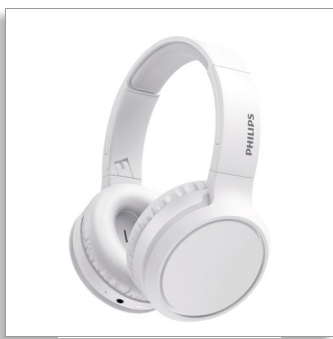

Philips NULL
Wireless Headphone

40mm drivers/closed-back
Bluetooth®
Compact folding

TAH5205WT

Here comes the bass

Cover your ears and feel that bass! These wireless over-ear headphones boast a BASS boost button for deeper bass at a touch. You get up to 29 hours play time, fast charging, and a rock-solid Bluetooth connection. You won't miss a beat.

Big bold bass

- Powerful 40 mm neodymium drivers. BASS boost button.
- Over-ear, closed-back design. Great sound isolation.
- 29 hours play time. USB-C charging.
- Charge for 15 minutes, get extra 4 hours play time

Maximum comfort. Maximum style.

- Lightweight, adjustable cushioned headband.
- Soft ear cups that can be angled for maximum comfort
- Eye-catching matte colorways
- Compact-fold design for easy storage.