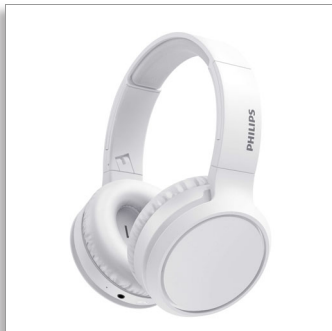

Philips
Wireless Headphone

40mm drivers/closed-back

Light weight
Compact folding
Up to 29 hours play time

TAH5205WT

Here comes the bass

Cover your ears and feel that bass! These wireless over-ear headphones boast a BASS boost button for deeper bass at a touch. You get up to 29 hours play time, fast charging, and a rock-solid Bluetooth connection. You won't miss a beat.

Big bold bass

- Powerful 40 mm neodymium drivers. BASS boost button.
- Charge for 15 minutes, get extra 4 hours play time
- 29 hours play time. USB-C charging.
- Over-ear, closed-back design. Great sound isolation.

Maximum comfort. Maximum style.

- Compact-fold design for easy storage.
- Eye-catching matte colorways
- Lightweight, adjustable cushioned headband.
- Soft ear cups that can be angled for maximum comfort