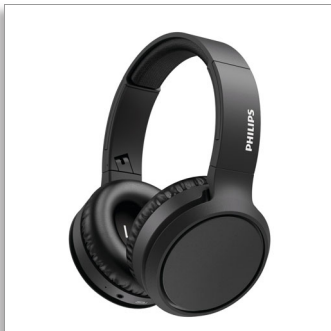

Philips NULL
Wireless Headphone

40mm drivers/closed-back
Bluetooth®
Compact folding

TAH5205BK

Here comes the bass

Cover your ears and feel that bass! These wireless over-ear headphones boast a BASS boost button for deeper bass at a touch. You get up to 29 hours play time, fast charging, and a rock-solid Bluetooth connection. You won't miss a beat.

Big bold bass

- Powerful 40 mm neodymium drivers. BASS boost button.
- Over-ear, closed-back design. Great sound isolation.
- 29 hours play time. USB-C charging.
- Charge for 15 minutes, get extra 4 hours play time

Maximum comfort. Maximum style.

- Lightweight, adjustable cushioned headband.
- Soft ear cups that can be angled for maximum comfort
- Eye-catching matte colorways
- Compact-fold design for easy storage.

Convenience

- Volume control
- Call Management: Call on Hold, Answer/End Call, Reject Call

Design

- Color: Black

Power

- Battery type: Li-Polymer
- Rechargeable
- Music play time: 29 hr

Sound

- Acoustic system: Closed
- Frequency response: 20 - 20 000 Hz
- Impedance: 32 ohm