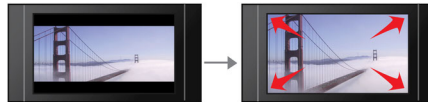

Bring audio and video to life

- 12-bit/108MHz video processing for sharp and natural images
- Screen Fit for optimal viewing every time
- Smart Picture provides personalized image settings

Play all your movies and music

- Plays CD, (S)VCD, DVD, DVD+R/RW, DVD-R/RW

Connect and enjoy multiple sources

- USB Media Link for media playback from USB flash drives

PHILIPS

Highlights

12-bit/108MHz video processing

12-bit Video DAC is a superior Digital-to-Analogue-Converter that preserves every detail of the authentic picture quality. It shows subtle shades and smoother graduation of colors, resulting in a more vibrant and natural picture. The limitation of the usual 10bit DAC become in particular apparent while using large screens and projectors.

Screen Fit

Whatever you're watching, and on any TV, Screen Fit ensures that the picture fills the whole screen. Annoying black bars on the top and bottom are eliminated, without any tedious manual adjustments to make. Simply press the Screen Fit button, choose the format and enjoy your movie in full-screen