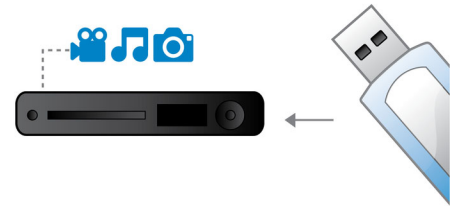

Screen Fit

Whatever you're watching, and on any TV, Screen Fit ensures that the picture fills the whole screen. Annoying black bars on the top and bottom are eliminated, without any tedious manual adjustments to make. Simply press the Screen Fit button, choose the format and enjoy your movie in full-screen

USB Media Link

The Universal Serial Bus or USB is a protocol standard that is conveniently used to link PCs, peripherals and consumer electronic equipment. With USB Media Link, all you have to do is plug in your USB device, select the movie, music or photo and play away.