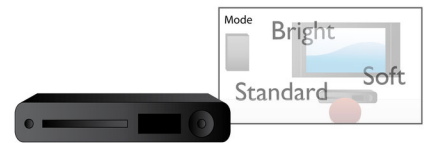

Smart Picture

Smart Picture provides the optimum picture settings for color, brightness, saturation, contrast, sharpness, and so on, to enhance your overall viewing experience at all times.