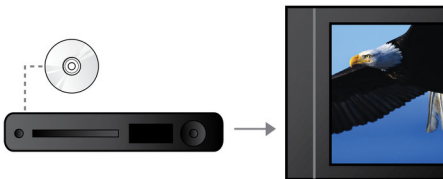

Plays it all

Play virtually any disc you want - whether they be CDs, (S)VCDs, DVDs, DVD+R, DVD-R,

DVD+RW or DVD-RW. Experience unbeatable flexibility and the convenience of playing all your discs on one device.