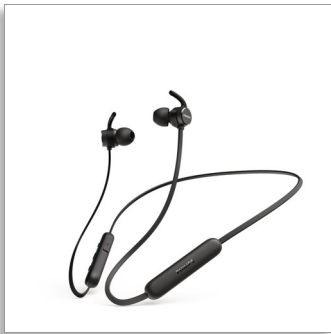

Philips
In-ear wireless headphones
with mic

8-mm drivers/closed-back

Comfort fit
IPX4 splash/sweat resistant
Great passive noise isolation

TAE1205BK

Tangle-free tunes

Keep your music close. These splash- and sweat-resistant wireless headphones give you great sound, a comfortable in-ear fit and up to 7 hours of play time. When you need more, a quick 15-minute charge keeps the music playing for another 1 hour.

Splash resistant. 7 hours of play time.

- IPX4 splash- and sweat-resistant
- 8 mm neodymium drivers. Great sound
- 7 hours of play time. USB-C charging
- Charge for 15 minutes, get 1 hour play time

Easy comfort. Secure fit.

- Secure, flexible, comfortable
- Oval acoustic tube fits comfortably in your ear canal
- Wing tips for a secure fit. Better passive noise isolation
- 3 interchangeable rubber earbud covers

From playlists to calls