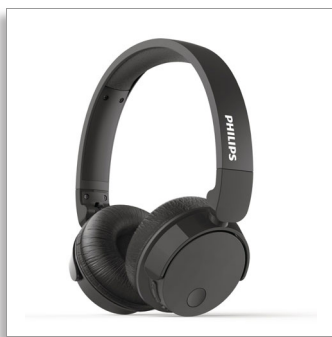

Philips
Wireless noise cancelling
headphones

32mm drivers/closed-back

On-ear
Soft ear cushions
Full folding

TABH305BK

Big bold bass. No distractions.

Tune in to your sounds with big, bold bass. Tune out distractions with Active Noise Canceling (ANC). These wireless on-ear headphones are all about the beats you love. A single charge gives you up to 15 hours play time, even with ANC on.

Big bold bass. No distractions.

- 15 hours play time with Active Noise Canceling (ANC) on
- 18 hours play time with ANC off
- Big bass. 32 mm neodymium acoustic drivers
- 2 hours charging time via USB

Easy to carry. Easy to wear.

- Lightweight, adjustable headband
- Soft ear cups that can be angled for maximum comfort
- Flat-fold design for easy storage in your pocket or bag
- Weight is just 145.5 g. Feel light. Listen heavy

Voice control. Music or calls.

- Multi-function button. Easily control music and calls
- A double button-press wakes your phone's voice assistant

PHILIPS

Wireless noise cancelling headphones
32mm drivers/closed-back On-ear, Soft ear cushions, Full folding