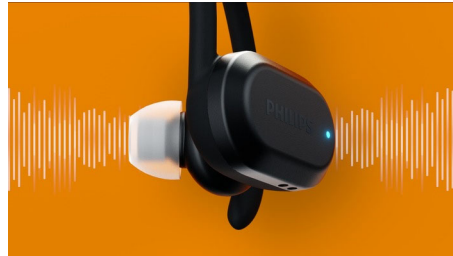

Awareness Mode

Want to hear your fellow gym goers? Activate Awareness Mode and have a conversation without removing your headphones. If you need to take a call, mono mode lets you use a single earbud to talk, and you can swap between earbuds without missing a word.