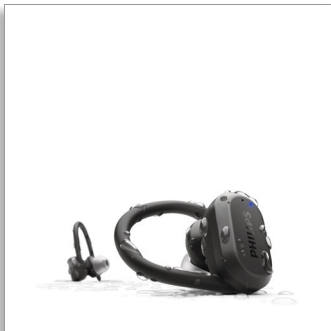

Philips
True wireless sports
headphones

In-ear fit

Heart-rate monitor
Ear hooks or wing tips
UV cleaning

TAA7306BK

Train smarter

Run faster. Jump higher. These true wireless sports headphones boast detachable ear hooks for a super-secure fit. Energizing sound keeps you focused, and the built-in heart-rate monitor helps you train in tune with your body.

Secure no matter what.

- Flexible fit. Ear hooks or wing tips
- Listen to your body. Heart-rate monitor
- Go hard, stay fresh. UV cleaning
- IP57 dust resistant and waterproof

From workout playlist to vital call

- Let the world in when you need to. Awareness Mode
- Switch between earbuds as you need. Mono mode
- Sound tuned for sports. 9 mm neodymium drivers
- Touch controls. Built-in mic. Easy pairing

From gym to street

True wireless sports headphones
In-ear fit Heart-rate monitor, Ear hooks or wing tips, UV cleaning

TAA7306BK/00

Highlights

Ear hooks or wing tips

For light- to medium-intensity workouts, flexible and detachable wing tips keep the fit secure. When you're up for a harder session, detachable ear hooks ensure your buds stay put. Pick your ear-hook or wingtip color to suit your style.