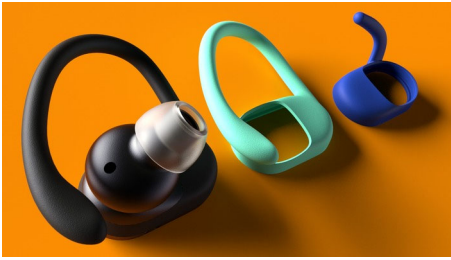

- Let the world in when you need to. Awareness Mode
- Switch between earbuds as you need. Mono mode
- Sound tuned for sports. 9 mm neodymium drivers
- Touch controls. Built-in mic. Easy pairing

From gym to street

- Magnetic charging case. Up to 24 hours play time
- 6 hours play time from a single charge
- Charge for 15 minutes, train an extra hour
- Track your performance and more. Philips Headphones app

PHILIPS

True wireless sports headphones
In-ear fit Heart-rate monitor, Ear hooks or wing tips, UV cleaning

TAA7306BK/00

Highlights

Ear hooks or wing tips

For light- to medium-intensity workouts, flexible and detachable wing tips keep the fit secure. When you're up for a harder session, detachable ear hooks ensure your buds stay put. Pick your ear-hook or wingtip color to suit your style.