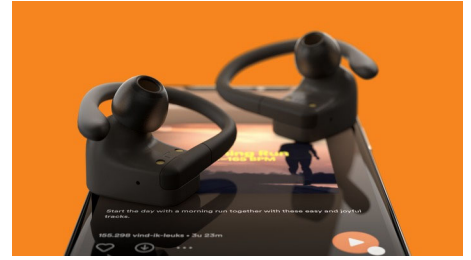

In-ear wireless sports headphones
6mm drivers/ closed-back Bluetooth®, Black

Specifications

Product dimensions

- Product dimensions (W x H x D): 8.7 x 6 x 3.5 cm
- Cable length: 0 cm
- Weight: 0.0866 kg

Packaging dimensions

- Number of products included: 1
- Packaging dimensions (W x H x D): 9.5 x 17 x 4.5 cm
- Gross weight: 0.195 kg
- Nett weight: 0.1222 kg
- Tare weight: 0.0728 kg
- EAN: 48 95229 11188 2

Outer Carton

- Number of consumer packagings: 24
- Outer carton (L x W x H): 31 x 22 x 36 cm
- Gross weight: 5.5 kg
- Nett weight: 2.9328 kg
- Tare weight: 2.5672 kg
- GTIN: 1 48 95229 11188 9

Inner Carton

- Number of consumer packagings: 3
- Inner carton (L x W x H): 14.4 x 10 x 16 cm
- Gross weight: 0.66 kg
- Nett weight: 0.3666 kg
- Tare weight: 0.2934 kg
- GTIN: 2 48 95229 11188 6

Accessories

- Quick start guide

- USB cable: USB-C cable
- Ear caps: 3 sizes

Connectivity

- Microphone: Built-in microphone
- Bluetooth profiles: A2DP, AVRCP, HFP, HSP
- Bluetooth version: 5.0
- Maximum range: Up to 10 m

Power

- Battery type: Lithium-Ion
- Standby time: 200 hr
- Talk time: 5 hr
- Music play time: 5+15 hr
- Charging time: 2 hr

Sound

- Acoustic system: Closed
- Frequency response: 20 - 20 000 Hz
- Impedance: 16 Ohm
- Speaker diameter: 6 mm
- Sensitivity: 111 dB (1K Hz)
- Maximum power input: 5 mW

Convenience

- Ease of Installation: Automatic pairing

Design

- Color: Black

UPC

- UPC: 8 40063 20162 0

TAA5205BK/00

Highlights

Built for your workouts

6 mm drivers deliver crisp, clear sound with powerful bass. From your favorite playlists to podcasts and more-move through your day with the sounds that keep you going.