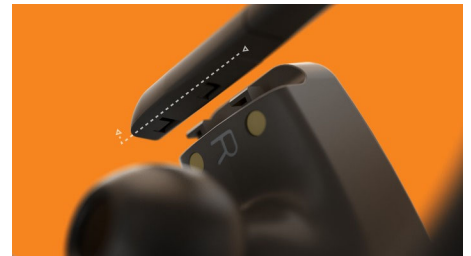

Detachable ear-hook design

Whether it's a run in the park or an epic HIIT session, the ear-hook design keeps these headphones snug and secure. You get a choice of three different size silicone ear-tip covers, and the ear hooks can be removed when you're not working out.

Clear calls. Mono mode

Wear them both, or wear just one. Mono mode lets you use a single earbud to talk, and you can swap between earbuds without missing a word. Ideal if you're on a long call.

Rock-solid connectivity

The Bluetooth connection is stable, and your headphones are ready to pair the instant you take them out of the charging case. Controls on each earbud make it easy to control music, calls, and volume.

Charging case.

A fully charged case gives you an extra 15 hours play time. You get 5 hours play time from a single charge, and a speedy 15-minute charge gives you an extra hour. The case takes 2 hours to charge fully via the included USB-C cable.

Issue date 2021-03-21

Version: 6.0.1

12 NC: 8670 001 69488
EAN: 48 95229 11188 2

© 2021 Koninklijke Philips N.V.
All Rights reserved.

Specifications are subject to change without notice.
Trademarks are the property of Koninklijke Philips N.V.
or their respective owners.

www.philips.com