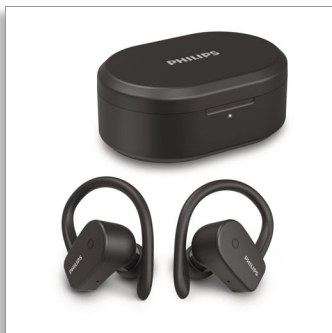

Philips  
In-ear wireless sports  
headphones

6mm drivers/ closed-back  
Bluetooth®  
Black

TAA5205BK

## Always the fit you want

From your morning runs to afternoons in the office. These true wireless earbuds boast a detachable ear-hook design so you can go with the fit you want. You get up to 20 hours play time with the charging case, and they're IPX7 waterproof.