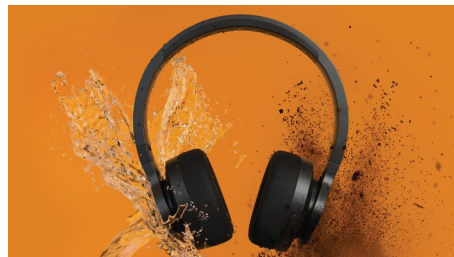

IP55 dust/water protection

An IP55 rating means your headphones are as happy on dusty trails as they are in heavy rain. However hard you sweat-and wherever you go-nothing will stop you!

Closed-back design

Perfectly tuned 40 mm neodymium drivers deliver the bass to keep you going. The closed-back construction delivers great passive noise isolation. You get to pump up your tunes without annoying others.

Compact-folding design

The sleek design looks great whether you're going for your personal best or having fun on a weekend break. Inward-folding ear cups make storage easy.

Easy control and pairing

The multi-function button lets you pause your playlist, take calls, control volume, and wake your phone's voice assistant. The headphones are ready to pair the instant you switch on Bluetooth. Once they're paired, they remember the last device they were paired with.

3.5 mm audio port

The 3.5 mm audio port lets you connect these sports headphones directly to compatible phones or music players. Perfect for those times when the battery is running low and you don't have a way to charge your headphones.

Specifications

Sound

- Impedance: 32 Ohm
- Speaker diameter: 40 mm
- Sensitivity: 118 dB (1K Hz)
- Frequency range: 20 - 20,000 Hz
- Maximum power input: 30 mW
- Driver type: Dynamic

Telecommunication

- Microphone for call: 1 mic

Connectivity

- Bluetooth version: 5.0
- Supported codec: SBC
- Maximum range: Up to 10 m
- Bluetooth profiles: A2DP, AVRCP, HFP
- Type of wireless transmission: Bluetooth
- Headphone socket: 3.5 mm
- Microphone: Built-in microphone
- Wireless

Convenience

- Water resistance: IP55
- Type of controls: Button
- Volume control

Design

- Color: Black
- Foldable design: In-ward
- Wearing style: On-ear
- Ear coupling material: Fabric
- Ear fitting: On-ear
- Earcup type: Closed-back

Power

- Music play time: 35 hr
- Talk time: 35 hr
- Battery type(Headphones): Lithium Polymer (built-in)
- Battery capacity(Headphones): 350 mAh
- Charging time: 2 hr
- Fast charging time: 15 mins for 2 hrs
- Number of batteries: 1 pcs
- Battery weight (Total): 6.75 g
- Rechargeable

Accessories

- Charging cable: USB-C cable, 500 mm
- Quick Start Guide

Outer Carton

- Number of consumer packagings: 3
- GTIN: 1 48 95229 11756 0
- Gross weight: 1.282 kg
- Outer carton (L x W x H): 22.1 x 18.5 x 25 cm
- Nett weight: 0.714 kg
- Tare weight: 0.568 kg

Packaging dimensions

- EAN: 48 95229 11756 3
- Packaging dimensions (W x H x D): 19.5 x 23.7 x 5.5 cm
- Gross weight: 0.363 kg
- Nett weight: 0.238 kg
- Number of products included: 1
- Packaging type: Box
- Tare weight: 0.125 kg
- Type of shelf placement: Hanging

Product dimensions

- Product dimensions (W x H x D): 17.2 x 19.9 x 5 cm
- Weight: 0.214 kg

UPC

- UPC: 8 40063 20175 0

Issue date 2022-09-29

Version: 8.2.3

12 NC: 8670 001 73894
EAN: 48 95229 11756 3

© 2022 Koninklijke Philips N.V.
All Rights reserved.

Specifications are subject to change without notice.
Trademarks are the property of Koninklijke Philips N.V.
or their respective owners.

www.philips.com