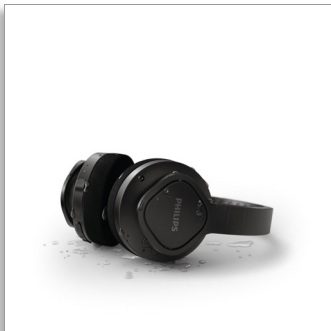

Philips  
Wireless sports  
headphones

Washable ear-cup cushions  
Lightweight and rugged  
IP55 dust/water protection

TAA4216BK

### **From workout playlist to vital call**

- Powerful 40 mm neodymium drivers
- Clear sound and powerful bass
- Your tunes stay yours. Closed-back design
- Charge for 15 minutes, get 2 hours extra play time

### **From the park to the streets to the beach**

- Easy storage. Compact-folding design
- Multi-function button. Built-in mic. Easy pairing
- Compatible with an audio cable (3.5 mm jack)

### Closed-back design

Perfectly tuned 40 mm neodymium drivers deliver the bass to keep you going. The closed-back construction delivers great passive noise isolation. You get to pump up your tunes without annoying others.