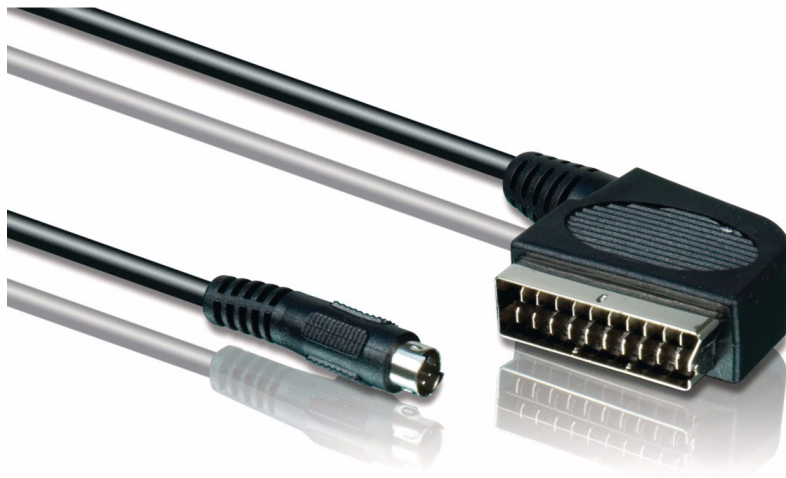

Philips  
S-video to scart cable

1,5 m

SWV2543

## Ensure a reliable connection

with this S-Video to Scart Cable

Depend on this connection for transferring video signals between your components.

### Protects against signal loss

- Bare copper shielding

### Easy installation

- Color coded connectors for instant recognition
- Non-slip ergonomic grip for easy use