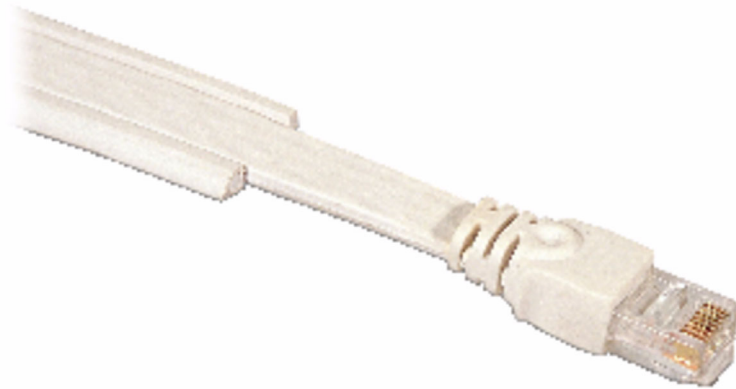

Philips
CAT 5e flat network cable

Molded RJ45 connectors
4,2m / 14ft

SWN1871

Connect to the Ethernet

Stays flat under carpet

Ensure a reliable connection to the Ethernet, 10 Base T, Token Ring and other UTP/RJ45 networks with this flat hideaway Cat5e cable.

Easy identification

- White

Installs easily under carpets

- Flat Hideaway Design
- Peel-away edges

Meets your specific connection requirements

- Meets TIA/EIA-568 specifications

Enjoy extended durability

- Molded ends for extended durability

PHILIPS

CAT 5e flat network cable
Molded RJ45 connectors 4,2m / 14ft

SWN1871/97

Specifications

Connectivity

- Type of cable: CAT5E Flat Networking Patch Cable with Rails, RJ45 Molded Connectors, White

Dimensions

Highlights

White

White color differentiates this cable from others, providing easy identification at a glance.

Flat Hideaway Design

Flat hideaway design fits easily under carpets and against walls. Easy to install.