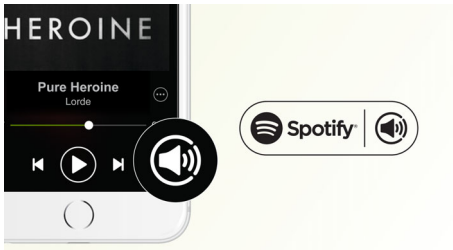

Multiroom speakers for you and your family

- Play music from one speaker at a time or all at once
- Philips companion app simplify wireless speaker setup

Just hit 'PLAY' button

- One-press 'Play' for the last heard Spotify track
- Flip from room (speaker A) to room (speaker B)
- Press 'Play' for 'Music Follows Me'

Powerful room-filling sound

- Powerful room-filling sound with 4 audiophile-grade drivers

PHILIPS

Spotify multiroom speaker
Spotify Connect Multiroom, Just hit "PLAY"

Highlights

Spotify as a remote

Using Spotify Connect you can easily browse, explore, and play music from any room in the house using your smart device as a remote. With a direct Spotify connection, you can play music straight from the cloud so your smart device can be used for calls, videos or even go out of range without interrupting your music. This is also more battery friendly, since energy used for music is minimized. All the same great Spotify features are there, from its ready-made lists to its high sampling rates. Everything you need to discover new music and hear it at its best.

'Play' for the last heard song

Listen to your favorite tunes almost without interruption. Just hit 'Play' on the speaker to start playing the last song you heard on Spotify, without even unlocking your smart device.