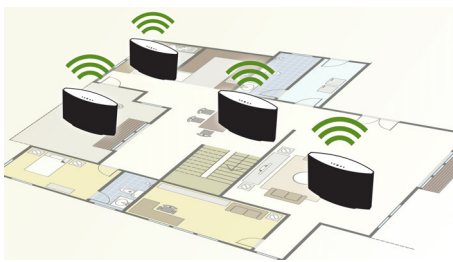

Powerful room-filling sound

- Powerful room-filling sound with 4 audiophile-grade drivers

PHILIPS

Spotify multiroom speaker
Spotify Connect Multiroom, Just hit "PLAY"

Highlights

Spotify as a remote

Using Spotify Connect you can easily browse, explore, and play music from any room in the house using your smart device as a remote. With a direct Spotify connection, you can play music straight from the cloud so your smart device can be used for calls, videos or even go out of range without interrupting your music. This is also more battery friendly, since energy used for music is minimized. All the same great Spotify features are there, from its ready-made lists to its high sampling rates. Everything you need to discover new music and hear it at its best.

Multiroom speakers

Multiroom speakers let you play songs in one room, or in many at the same time, so your music can either follow you around the house or stay where you want it. Each person can play to any selected speaker, and when additional speakers are purchased they can be added to the system wirelessly and easily.