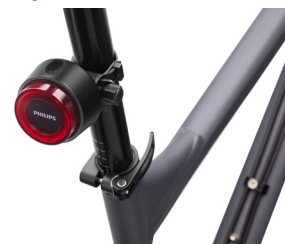

Philips LED Bike lights
Saferide

Lightring
Battery driven
Blinking

SRRBLGLBX1

Be seen

Outstanding 220° visibility for maximum safety

Be seen thanks to our unique Lightring technology. Our Saferide LED Bicycle rear light battery driven offers a distinctive light signature. It will signal your presence on the road to other users and improve your safety on the road.

Ultimate visibility

- 220° side visibility

PHILIPS

Saferide
Lightring Battery driven, Blinking

Specifications

Maximum visibility

- City: LightRing

Ease of use

Legally approved

Legally approved according to StZVO in Germany

220° side visibility

Standard: 180°

Lightring: 220°

Be seen earlier thanks to the Lightring technology. Light is indirectly diffused through a glowing ring at a wide angle. The 220° side visibility will ensure you have a safe ride.

Philips Lighting signature

Unique Philips Lighting signature

Compatible with tubes < 38 mm

By utilising the seat post holder accessory, the rear light can also be fitted on all tubes up to 38 mm.

Issue date 2013-11-26