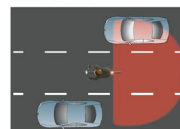

Legally approved

Legally approved according to StZVO in Germany

220° side visibility

Standard: 180°

Lightring: 220°

Be seen earlier thanks to the Lightring technology. Light is indirectly diffused through a glowing ring at a wide angle. The 220° side visibility will ensure you have a safe ride.